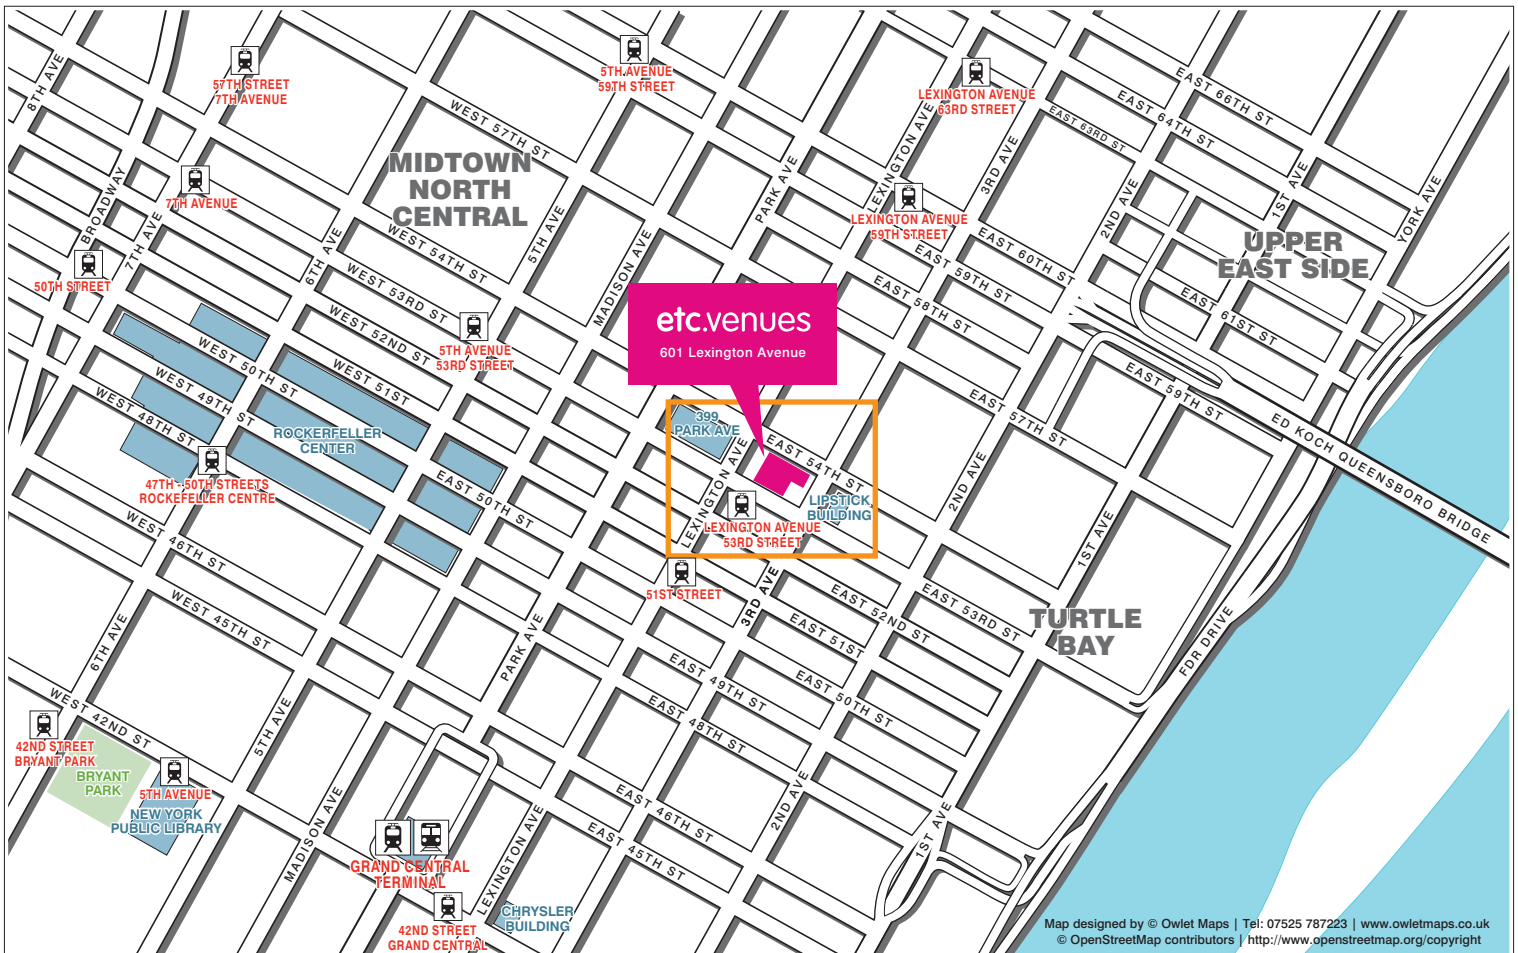

How to find etc.venues at 601 Lexington Avenue

etc.venues at 601 Lexington Avenue is located on Lexington Avenue and the venue entrance is located on East 53rd Street

Nearest airports
JFK International Airport
16 miles
LaGuardia Airport
8.7 miles
Newark Liberty International Airport
17.1 miles

Directions from Grand Central Terminal (subways 4, 5, 6, 7 & S)
Exit Grand Central Terminal on 42nd Street. Turn left out of the station. Turn left onto Lexington Avenue and continue up to 53rd Street. 601 Lexington is on the right hand side, entrance to the venue is on 53rd Street.

Directions from subway 47-50 Streets Rockefeller Center (subways B, D, F & M)
Exit the station on 5th Avenue and turn left walking up to 53rd Street. Turn right at 53rd Street and continue until you reach Lexington Avenue. 601 Lexington is on the right hand side, entrance to the venue is on 53rd Street.

Map designed by © Owlet Maps | Tel: 07525 787223 | www.owletmaps.co.uk
© OpenStreetMap contributors | <http://www.openstreetmap.org/copyright>

601 Lexington Ave, New York, NY 10022

etc.venues

Tel: 646 844 6004
E-mail: the.team@etcvenues.com
Website: www.etcvenues.com