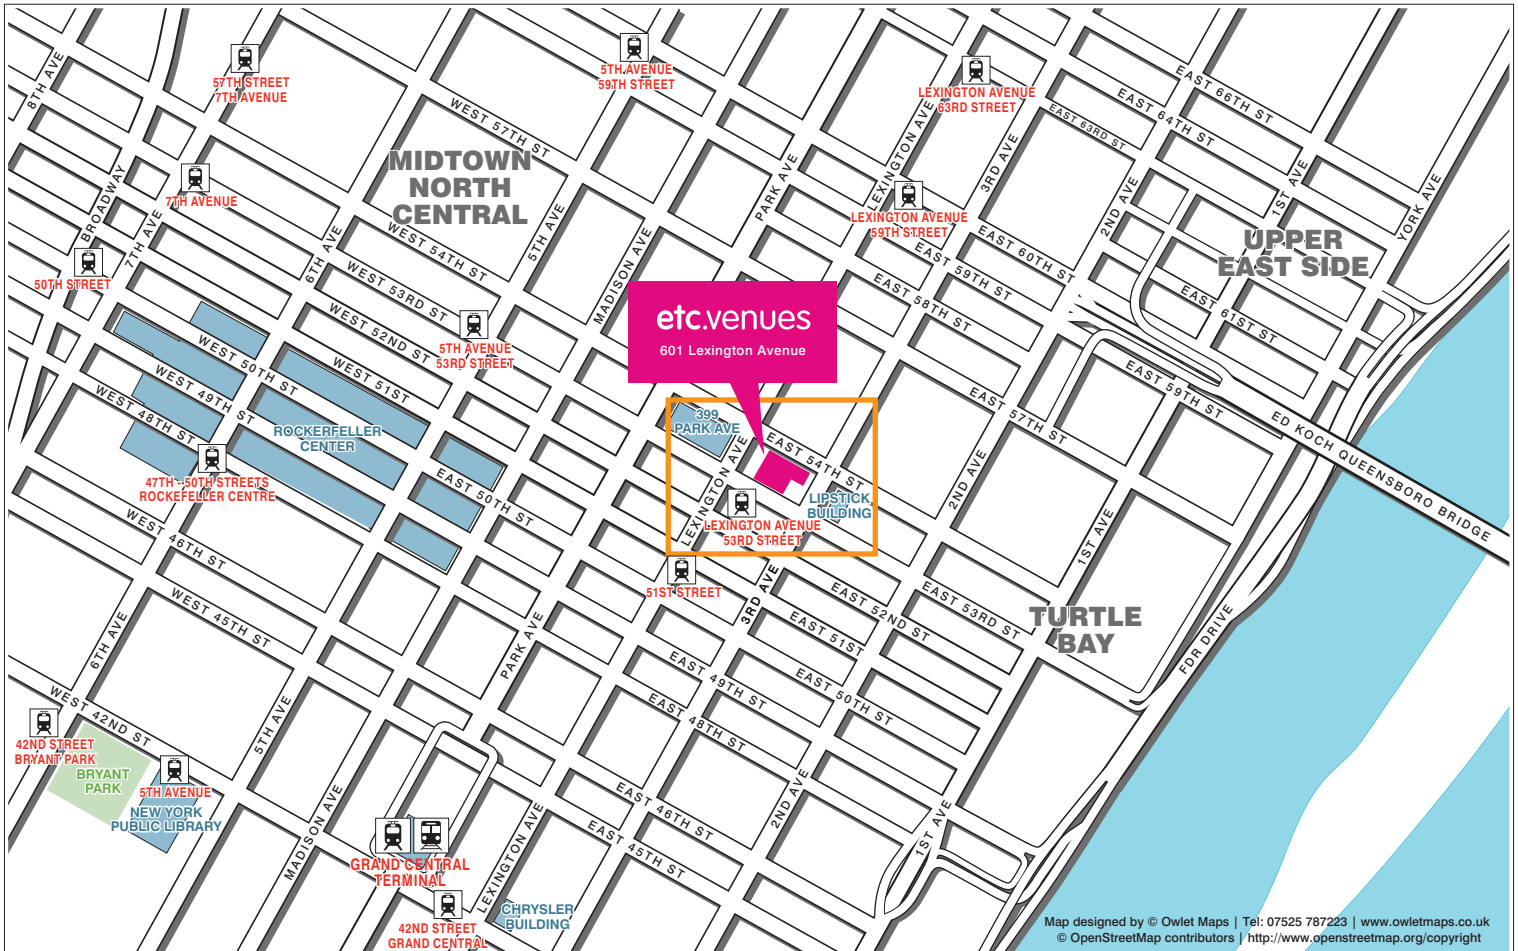

# How to find etc.venues at 601 Lexington Avenue

etc.venues at 601 Lexington Avenue is located on Lexington Avenue and the venue entrance is located on East 53rd Street

-  Nearest airports
- JFK International Airport  
16 miles
- LaGuardia Airport  
8.7 miles
- Newark Liberty International Airport  
17.1 miles

 Directions from Grand Central Terminal (subways 4, 5, 6, 7 & S)  
Exit Grand Central Terminal on 42nd Street. Turn left out of the station. Turn left onto Lexington Avenue and continue up to 53rd Street. 601 Lexington is on the right hand side, entrance to the venue is on 53rd Street.

 Directions from subway 47-50 Streets Rockefeller Center (subways B, D, F & M)  
Exit the station on 5th Avenue and turn left walking up to 53rd Street. Turn right at 53rd Street and continue until you reach Lexington Avenue. 601 Lexington is on the right hand side, entrance to the venue is on 53rd Street.