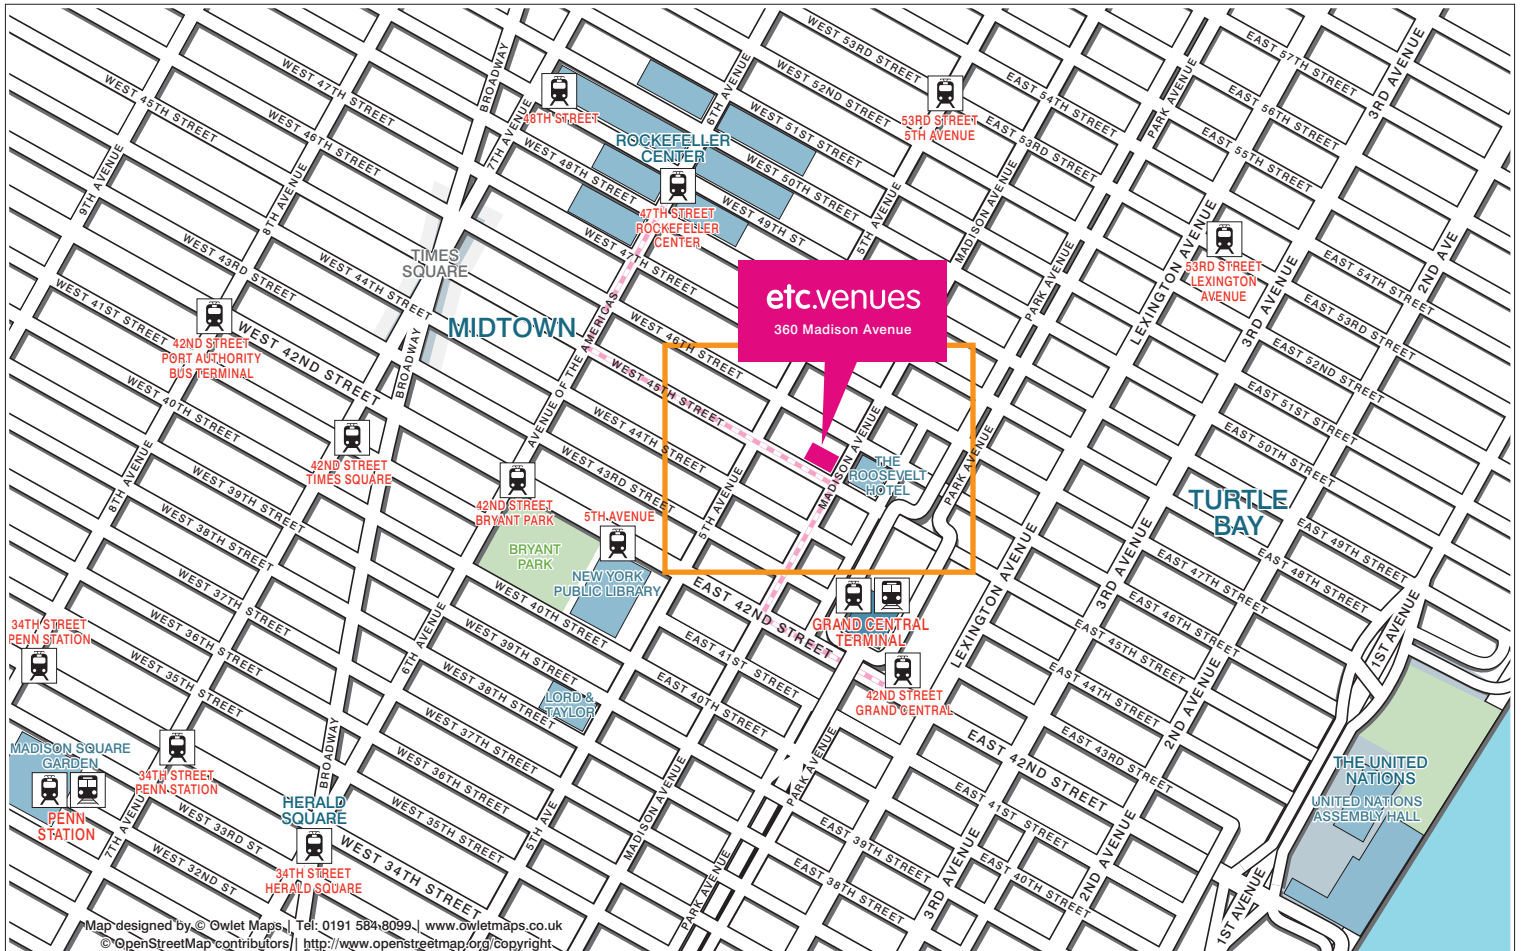

How to find etc.venues at 360 Madison

etc.venues at 360 Madison is located on the corner of Madison Avenue and West 45th Street.

Directions from Penn Station via subway (16 minutes)
Exit Penn Station on 7th Avenue and take the 1, 2 or 3 train from 34th Street Penn Station uptown. Transfer at Times Square - 42nd Street to the S (shuttle) to Grand Central - 42nd Street. Follow directions (left) from Grand Central Terminal to etc.venues 360 Madison Avenue.

Directions from Grand Central Terminal (subways 4, 5, 6, 7 & S)
Exit Grand Central Terminal on 42nd Street. Turn right out of the station. Turn right onto Madison Avenue and continue up to 45th Street. 360 Madison Avenue is on the left hand side.

Directions from subway 47-50 Streets Rockefeller Center (subways B, D, F & M)
Exit the station on Avenue of the Americas (6th Avenue) and turn left. Turn left onto 45th Street, cross over 5th Avenue and 360 Madison will be on the left hand side.

Nearest airports
JFK International Airport
16 miles
LaGuardia Airport
8.7 miles
Newark Liberty International Airport
17.1 miles

Directions from Penn Station walking (23 minutes)
Exit Penn Station on 7th Avenue and walk north to Times Square (45th Street). Turn right along 45th Street until you reach etc.venues 360 Madison Avenue between 5th Avenue and Madison Avenue.