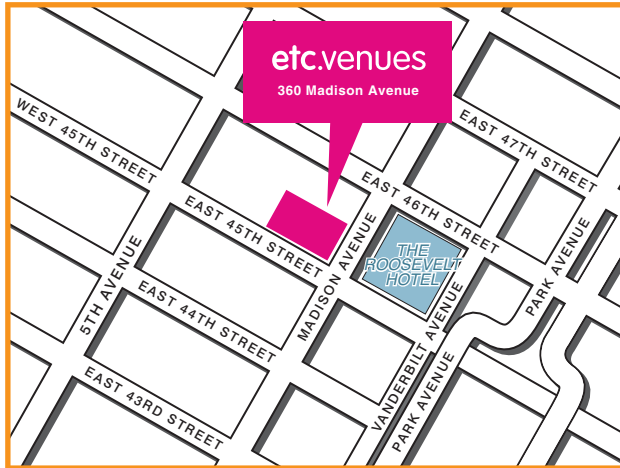

How to find etc.venues at 360 Madison

etc.venues at 360 Madison is located on the corner of Madison Avenue and West 45th Street.

Directions from Penn Station via subway (16 minutes)
Exit Penn Station on 7th Avenue and take the 1, 2 or 3 train from 34th Street Penn Station uptown. Transfer at Times Square - 42nd Street to the S (shuttle) to Grand Central - 42nd Street. Follow directions (left) from Grand Central Terminal to etc.venues 360 Madison Avenue.

Directions from Grand Central Terminal (subways 4, 5, 6, 7 & S)
Exit Grand Central Terminal on 42nd Street. Turn right out of the station. Turn right onto Madison Avenue and continue up to 45th Street. 360 Madison Avenue is on the left hand side.

Directions from subway 47-50 Streets Rockefeller Center (subways B, D, F & M)
Exit the station on Avenue of the Americas (6th Avenue) and turn left. Turn left onto 45th Street, cross over 5th Avenue and 360 Madison will be on the left hand side.

Nearest airports
JFK International Airport
16 miles
LaGuardia Airport
8.7 miles
Newark Liberty International Airport
17.1 miles

Directions from Penn Station walking (23 minutes)
Exit Penn Station on 7th Avenue and walk north to Times Square (45th Street). Turn right along 45th Street until you reach etc.venues 360 Madison Avenue between 5th Avenue and Madison Avenue.