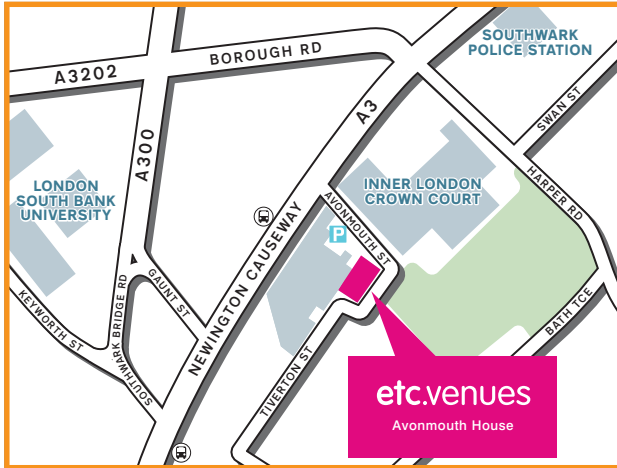

How to find etc.venues Avonmouth House

Avonmouth House is located just off Newington Causeway in Avonmouth Street. 5 minutes from Elephant and Castle Underground and Mainline stations, and 5 minutes from Borough underground on the Northern Line.

before reaching the roundabout. Newington Causeway is the first road on the right. Walk past the Salvation Army building, under the railway bridge and Avonmouth Street is the next road on the right.

By Underground

Elephant and Castle

Exit the tube station and head north up Newington Causeway towards London Bridge. You will pass Salvation Army on your right, continue under the railway bridge and take the next road on the right named Avonmouth Street. Avonmouth House is clearly signposted and located on the right.

Borough

Turn right out of the tube station and continue down Borough highstreet. At the crossroads continue across the road and then at the next cross roads cross straight over bringing you on to Newington Causeway. Avonmouth Street is directly opposite the pedestrian cross and Avonmouth House is signposted once in to Avonmouth Street.