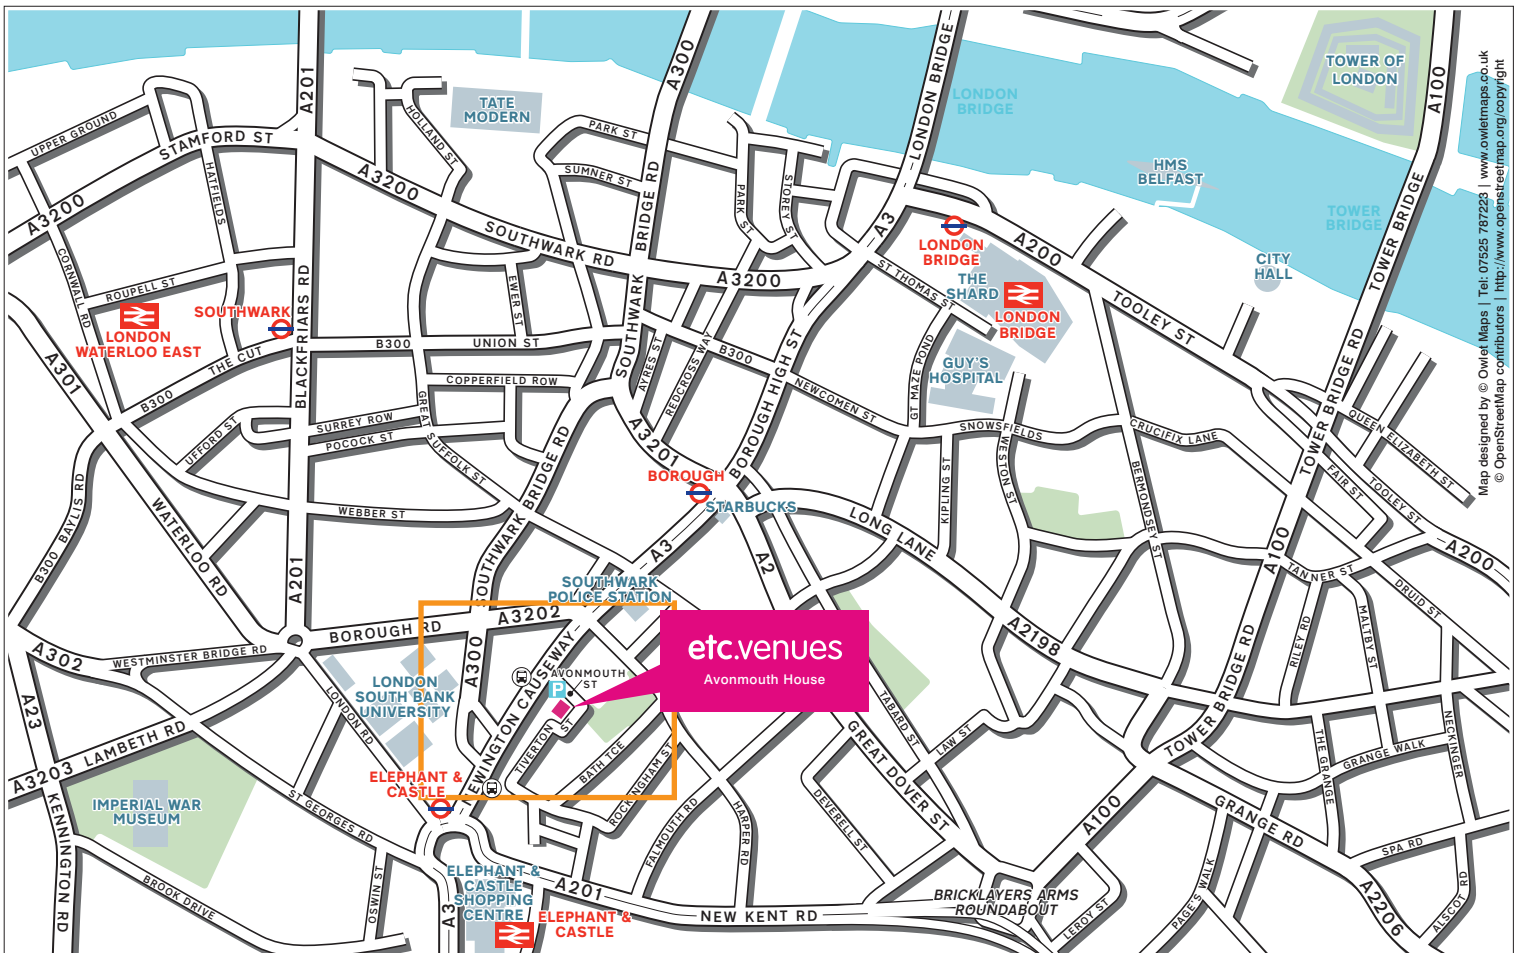

How to find etc.venues Avonmouth House

Avonmouth House is located just off Newington Causeway in Avonmouth Street. 5 minutes from Elephant and Castle Underground and Mainline stations, and 5 minutes from Borough underground on the Northern Line.

Elephant and Castle

Exit the tube station and head north up Newington Causeway towards London Bridge. You will pass Salvation Army on your right, continue under the railway bridge and take the next road on the right named Avonmouth Street. Avonmouth House is clearly signposted and located on the right.

Borough

Turn right out of the tube station and continue down Borough highstreet. At the crossroads continue across the road and then at the next cross roads cross straight over bringing you on to Newington Causeway. Avonmouth Street is directly opposite the pedestrian cross and Avonmouth House is signposted once in to Avonmouth Street.

By Train

Follow signs from the platform to exit the station. Turn left when leaving the station, after a short walk when you reach Old Kent Road, turn left again. Cross the road at the first crossing,

Avonmouth House, 6 Avonmouth Street, London SE1 6NX